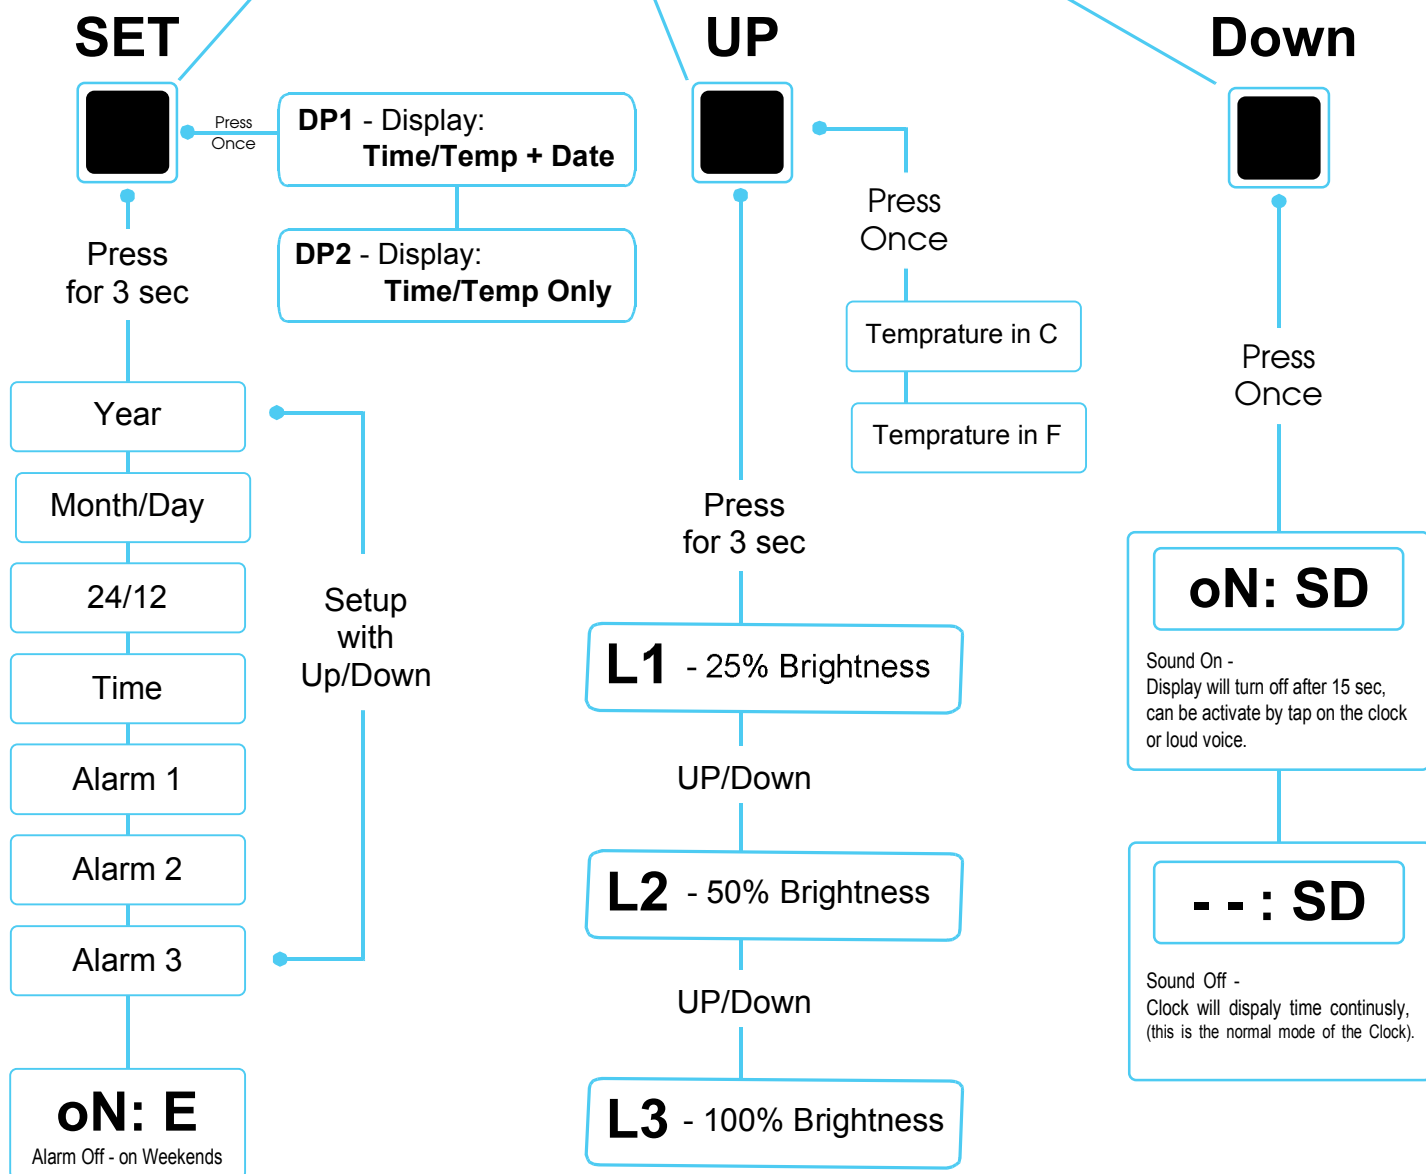

Quick Start Guide

*Please Note - The phone charger will work only when the clock is wired to power (Not on Batteries)